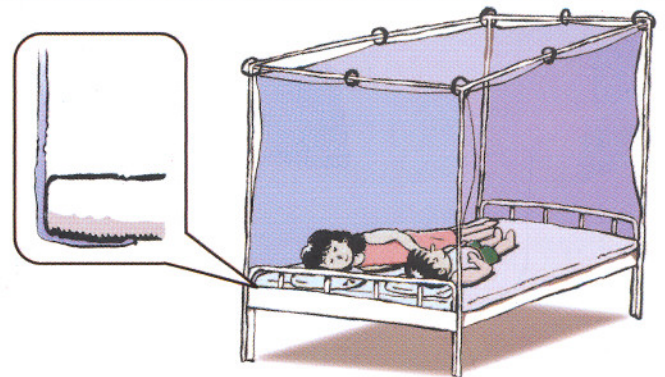

In case of Olyset® net

Mosquitoes come into contact with Olyset® net when they try to enter into the net, and are knocked down and finally killed.

Characteristics of Olyset® net

1. Ready to use
2. Wide mesh size to provide good airflow
3. Long lasting efficacy
4. High durability to washing

Direction for use

The directions for use are the same as for a conventional mosquito net. Tuck the lower edge of the net under sleeping mattress all the way round in order to prevent mosquitoes from invading.