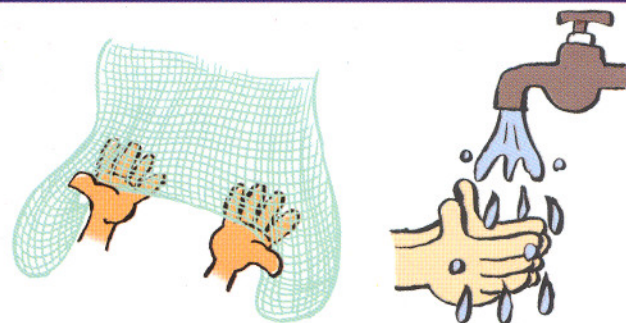

In case of Olyset® net

Mosquitoes come into contact with Olyset® net when they try to enter into the net, and are knocked down and finally killed.

Characteristics of Olyset® net

1. Ready to use
2. Wide mesh size to provide good airflow
3. Long lasting efficacy
4. High durability to washing

Direction for use

The directions for use are the same as for a conventional mosquito net. Tuck the lower edge of the net under sleeping mattress all the way round in order to prevent mosquitoes from invading.

Precaution

Do not eat after touching the Olyset® net. Wash your hands first.

Specifications

- Material :** polyethylene
Fiber thickness : >150 denier
Mesh size : <4 X 4 mm
Weave type : Raschel
Active ingredient : permethrin (2% w/w)
Effective life : 5 years at least
(Insecticidal action)
Color : Blue, White, Green
Size : See table below